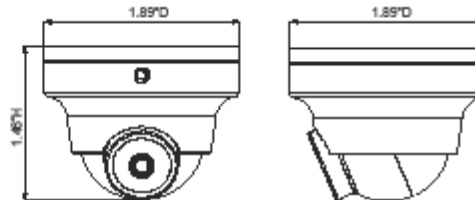

Optional Accessory

Speco Technologies is constantly developing and improving products.
We reserve the right to modify product design and specifications without notice and without incurring any obligation.

Rev. 1/24/12

For more information contact Speco Technologies

200 New Highway, Amityville, NY 11701 • Toll Free: 1-800-645-5516 • Fax: 631-957-9142 or 631-957-3880
www.specotech.com